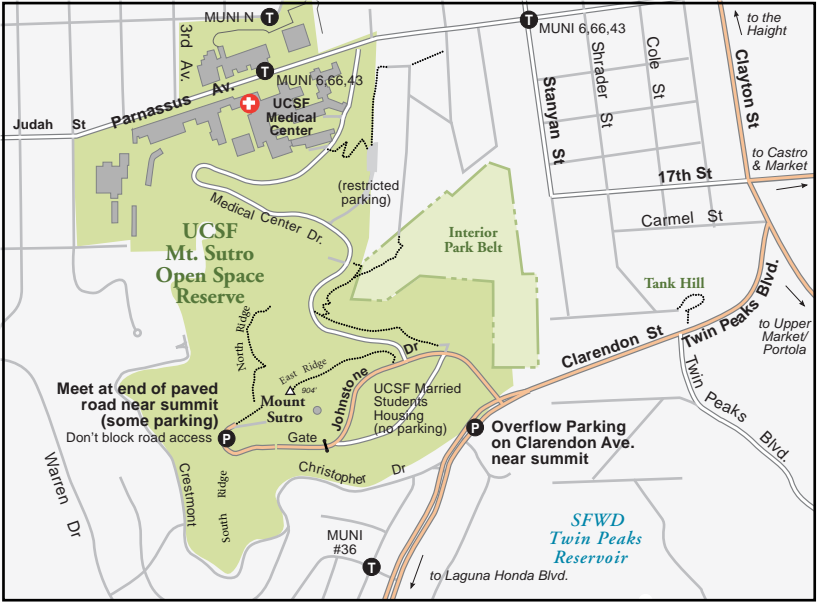

Routes to UCSF Mt. Sutro Trail Building Event

Central San Francisco

Detail

Volunteer information:
www.trailcenter.org

Recommended routes shown in **bold type** and red (shaded) streets

From northbound 280, take 19th Ave. exit and continue to Taraval. Turn right on Taraval to circle and turn onto Dewey which becomes Laguna Honda Blvd.. Turn right on Clarendon.

Or from 19th Avenue exit, get into right lane, continue straight (where Hwy 1 turns left) on Junipero Serra Blvd. 6 blocks. At St. Francis Blvd./Sloat Blvd., angle right onto Portola 4-6 blocks, left on Laguna Honda Blvd., right at bottom of hill to continue on Laguna Honda to Clarendon.

From westbound Hwy. 280 take Monterey Blvd. exit, turn right 2 blocks, left on Bosworth which becomes O'Shaughnessy, then right on Laguna Honda to Clarendon.